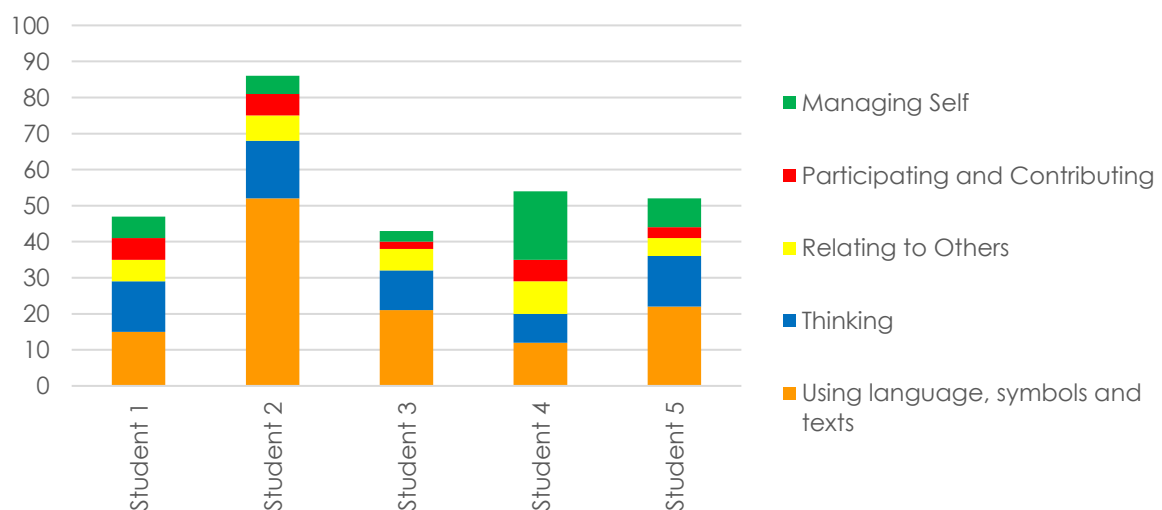

Verdon Junior