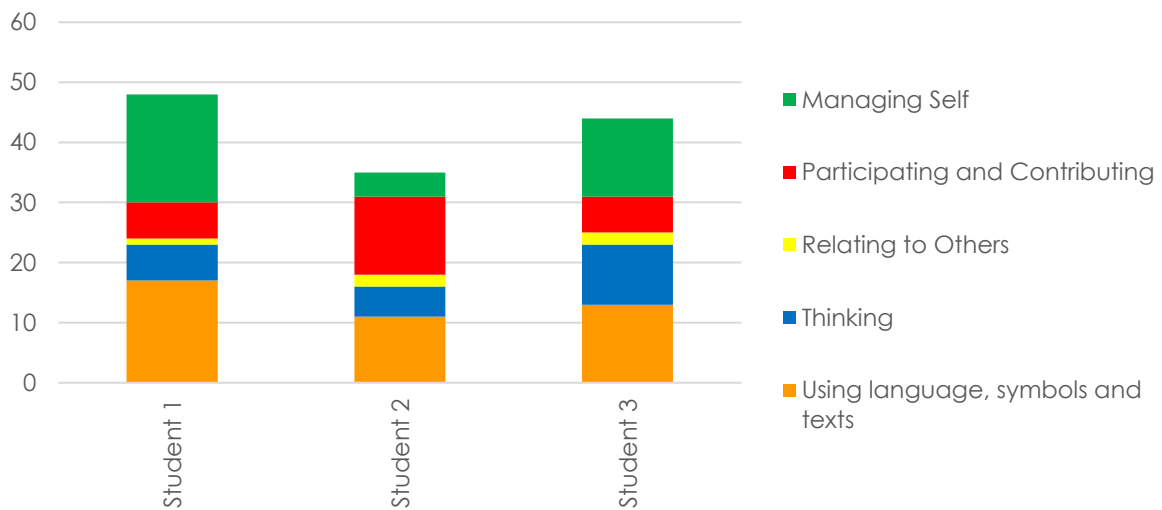

Te Matatini Tahī