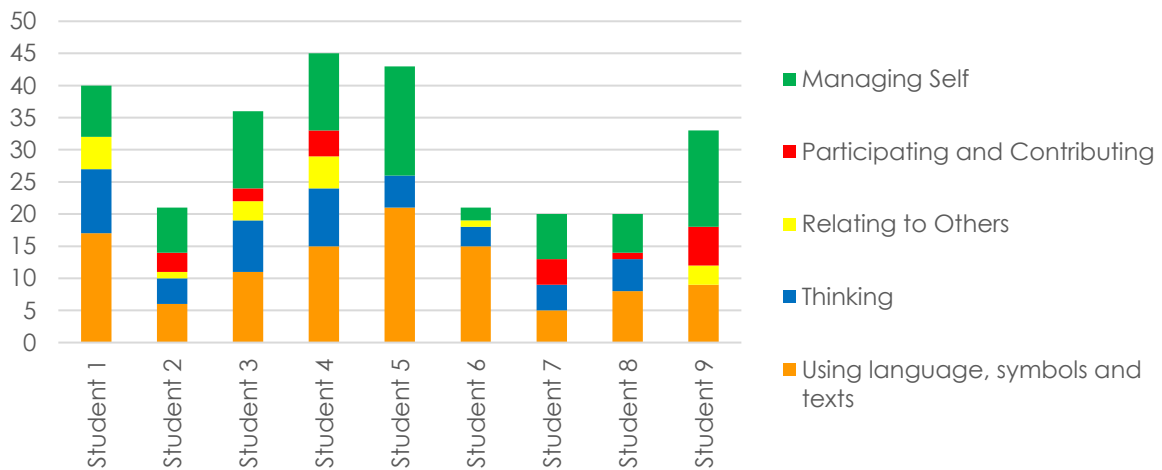

IEP-ICP Total Phases Achieved by Class

Donovan Satellite

Poutama Hine

Poutama Rangatahi

Poutama Tane

Salford Satellite

SIT TEC

Te Matatini Rua