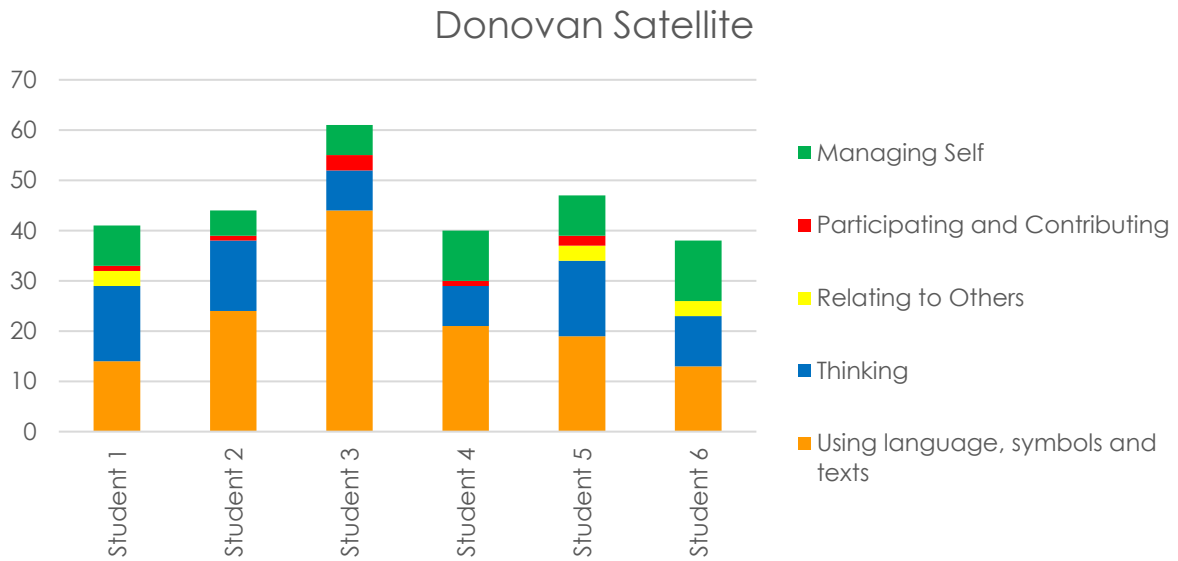

IEP-ICP Total Phases Achieved by Class

Donovan Satellite

Poutama Hine

Poutama Rangatahi

Poutama Tane

Salford Satellite

SIT TEC

Te Matatini Rua