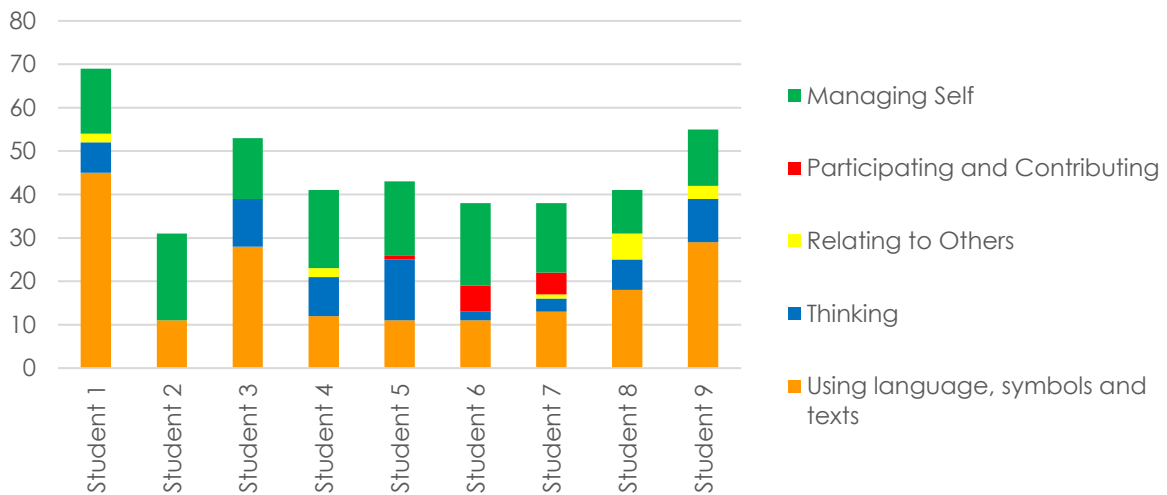

Te Matatini Tahī

Verdon Junior

Verdon Senior

Waikiwi Vocational Programme 1

Waikiwi Vocational Programme 2