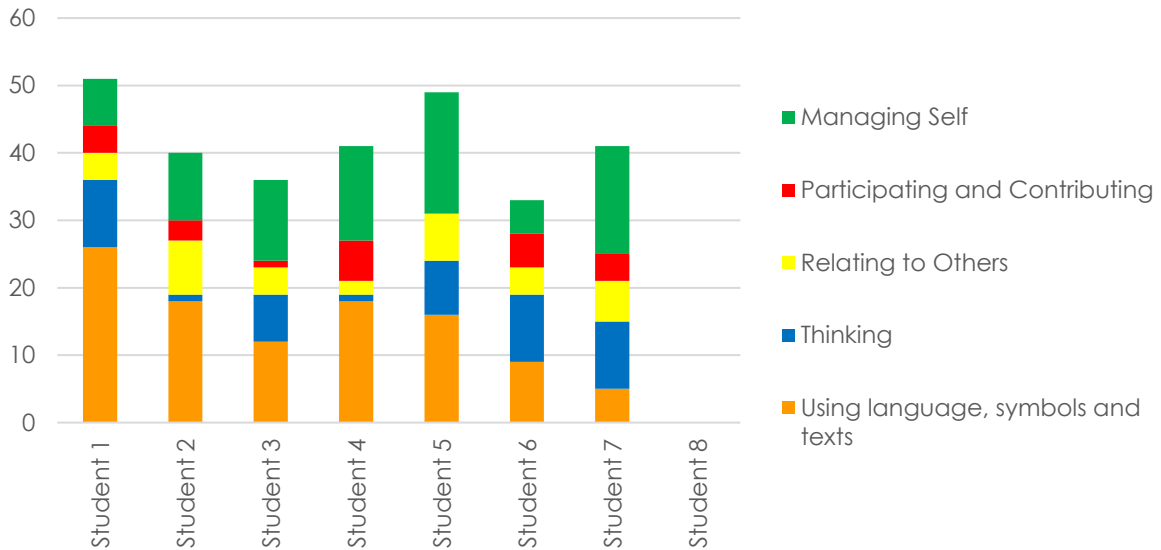

IEP-ICP Total Phases Achieved by Class

Donovan Satellite

Poutama Hine

Poutama Rangatahi

Poutama Tane

Salford Satellite

SIT TEC

Te Matatini Rua