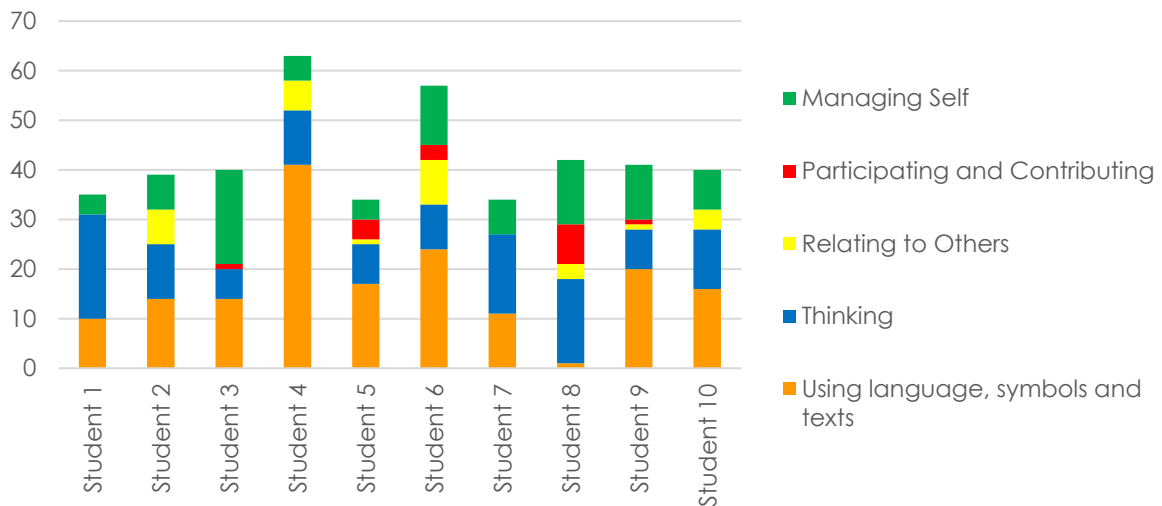

Verdon Senior