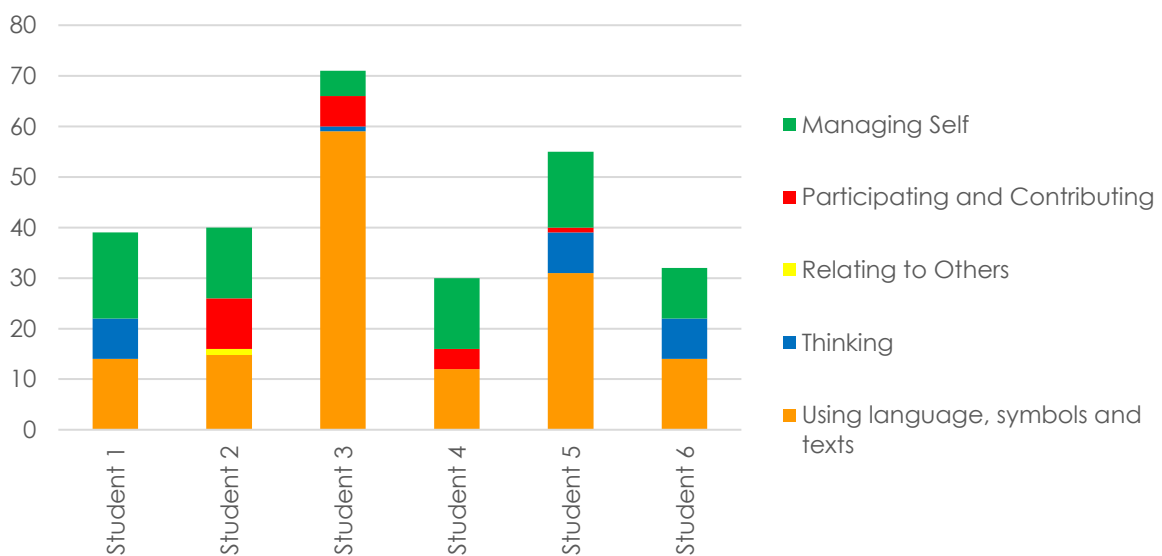

IEP-ICP Total Phases Achieved by Class

Donovan Satellite

Poutama Hine

Poutama Rangatahi

Poutama Tane

Salford Satellite

SIT TEC

Te Matatini Rua