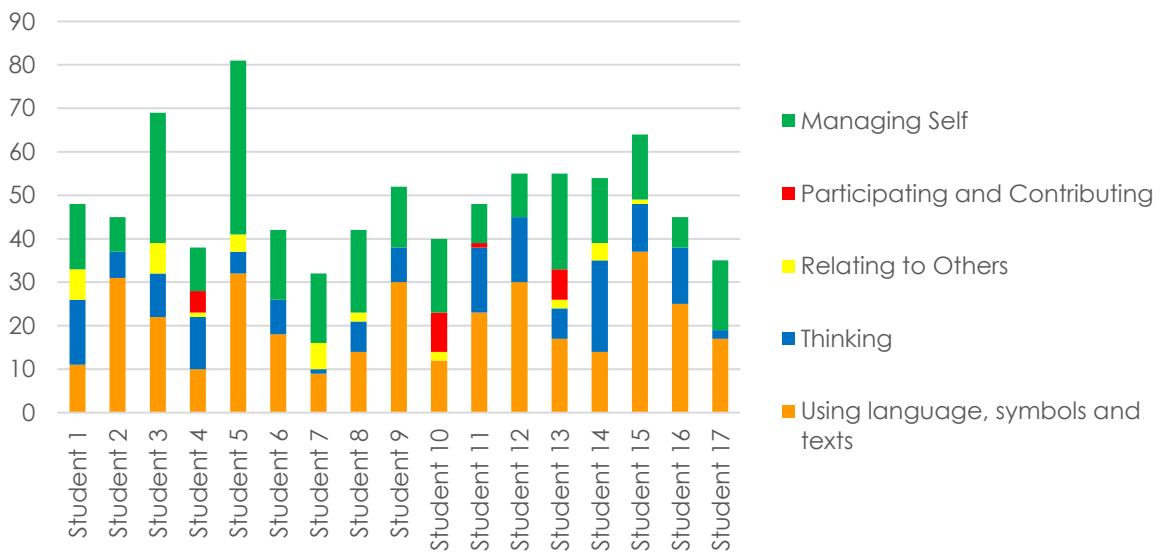

IEP-ICP Total Phases Achieved by Class

Donovan Satellite

Poutama Hine

Poutama Rangatahi

Poutama Tane

Salford Satellite

SIT TEC

Te Matatini Rua