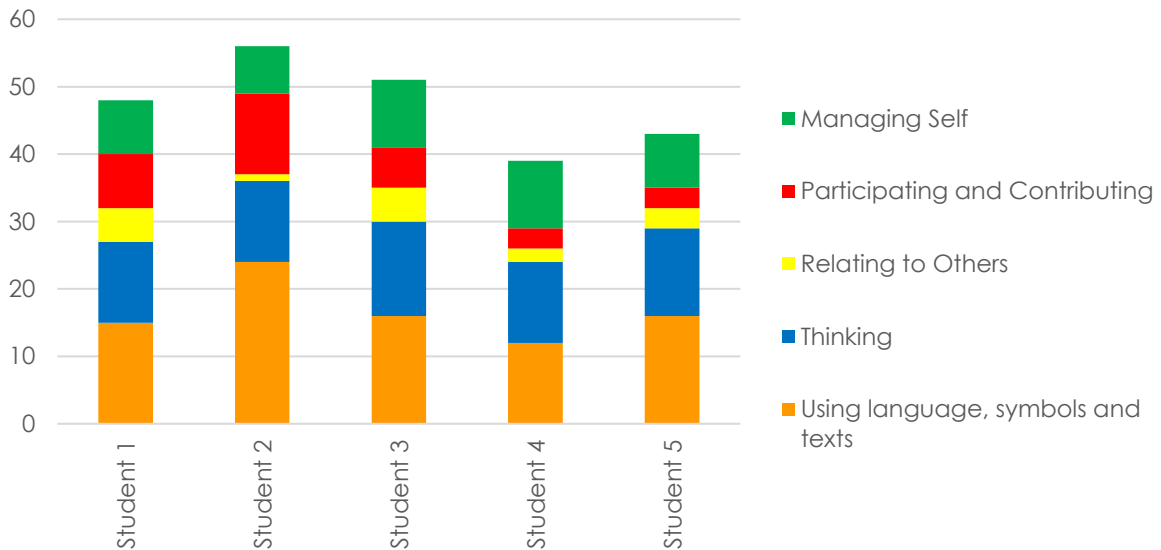

IEP-ICP Total Phases Achieved by Class

Donovan Satellite

Poutama Hine

Poutama Rangatahi

Poutama Tane

Salford Satellite

SIT TEC

Te Matatini Rua