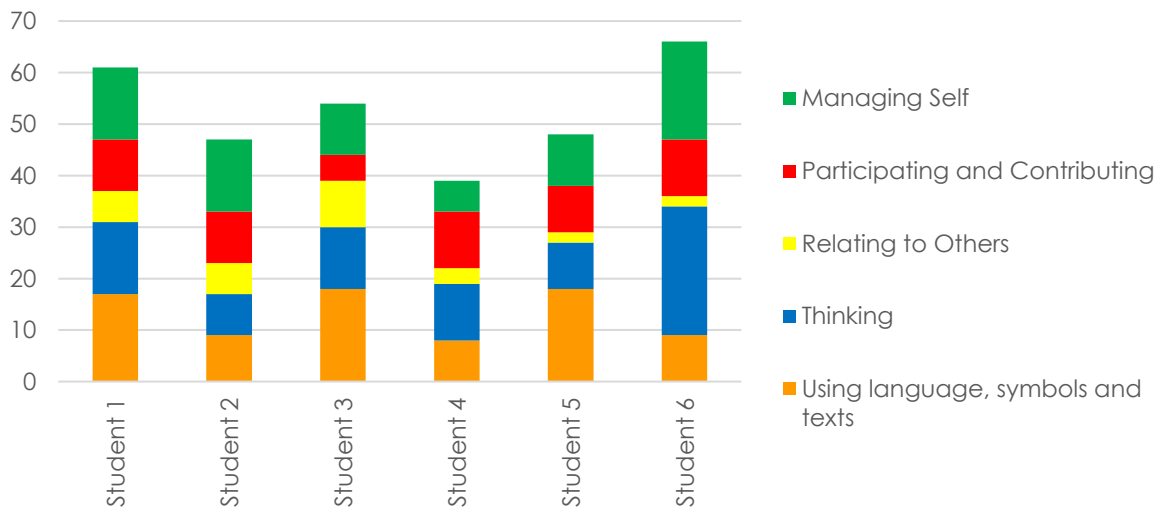

IEP-ICP Total Phases Achieved by Class

Donovan Satellite

Poutama Hine

Poutama Rangatahi

Poutama Tane

Salford Satellite

SIT TEC

Te Matatini Rua